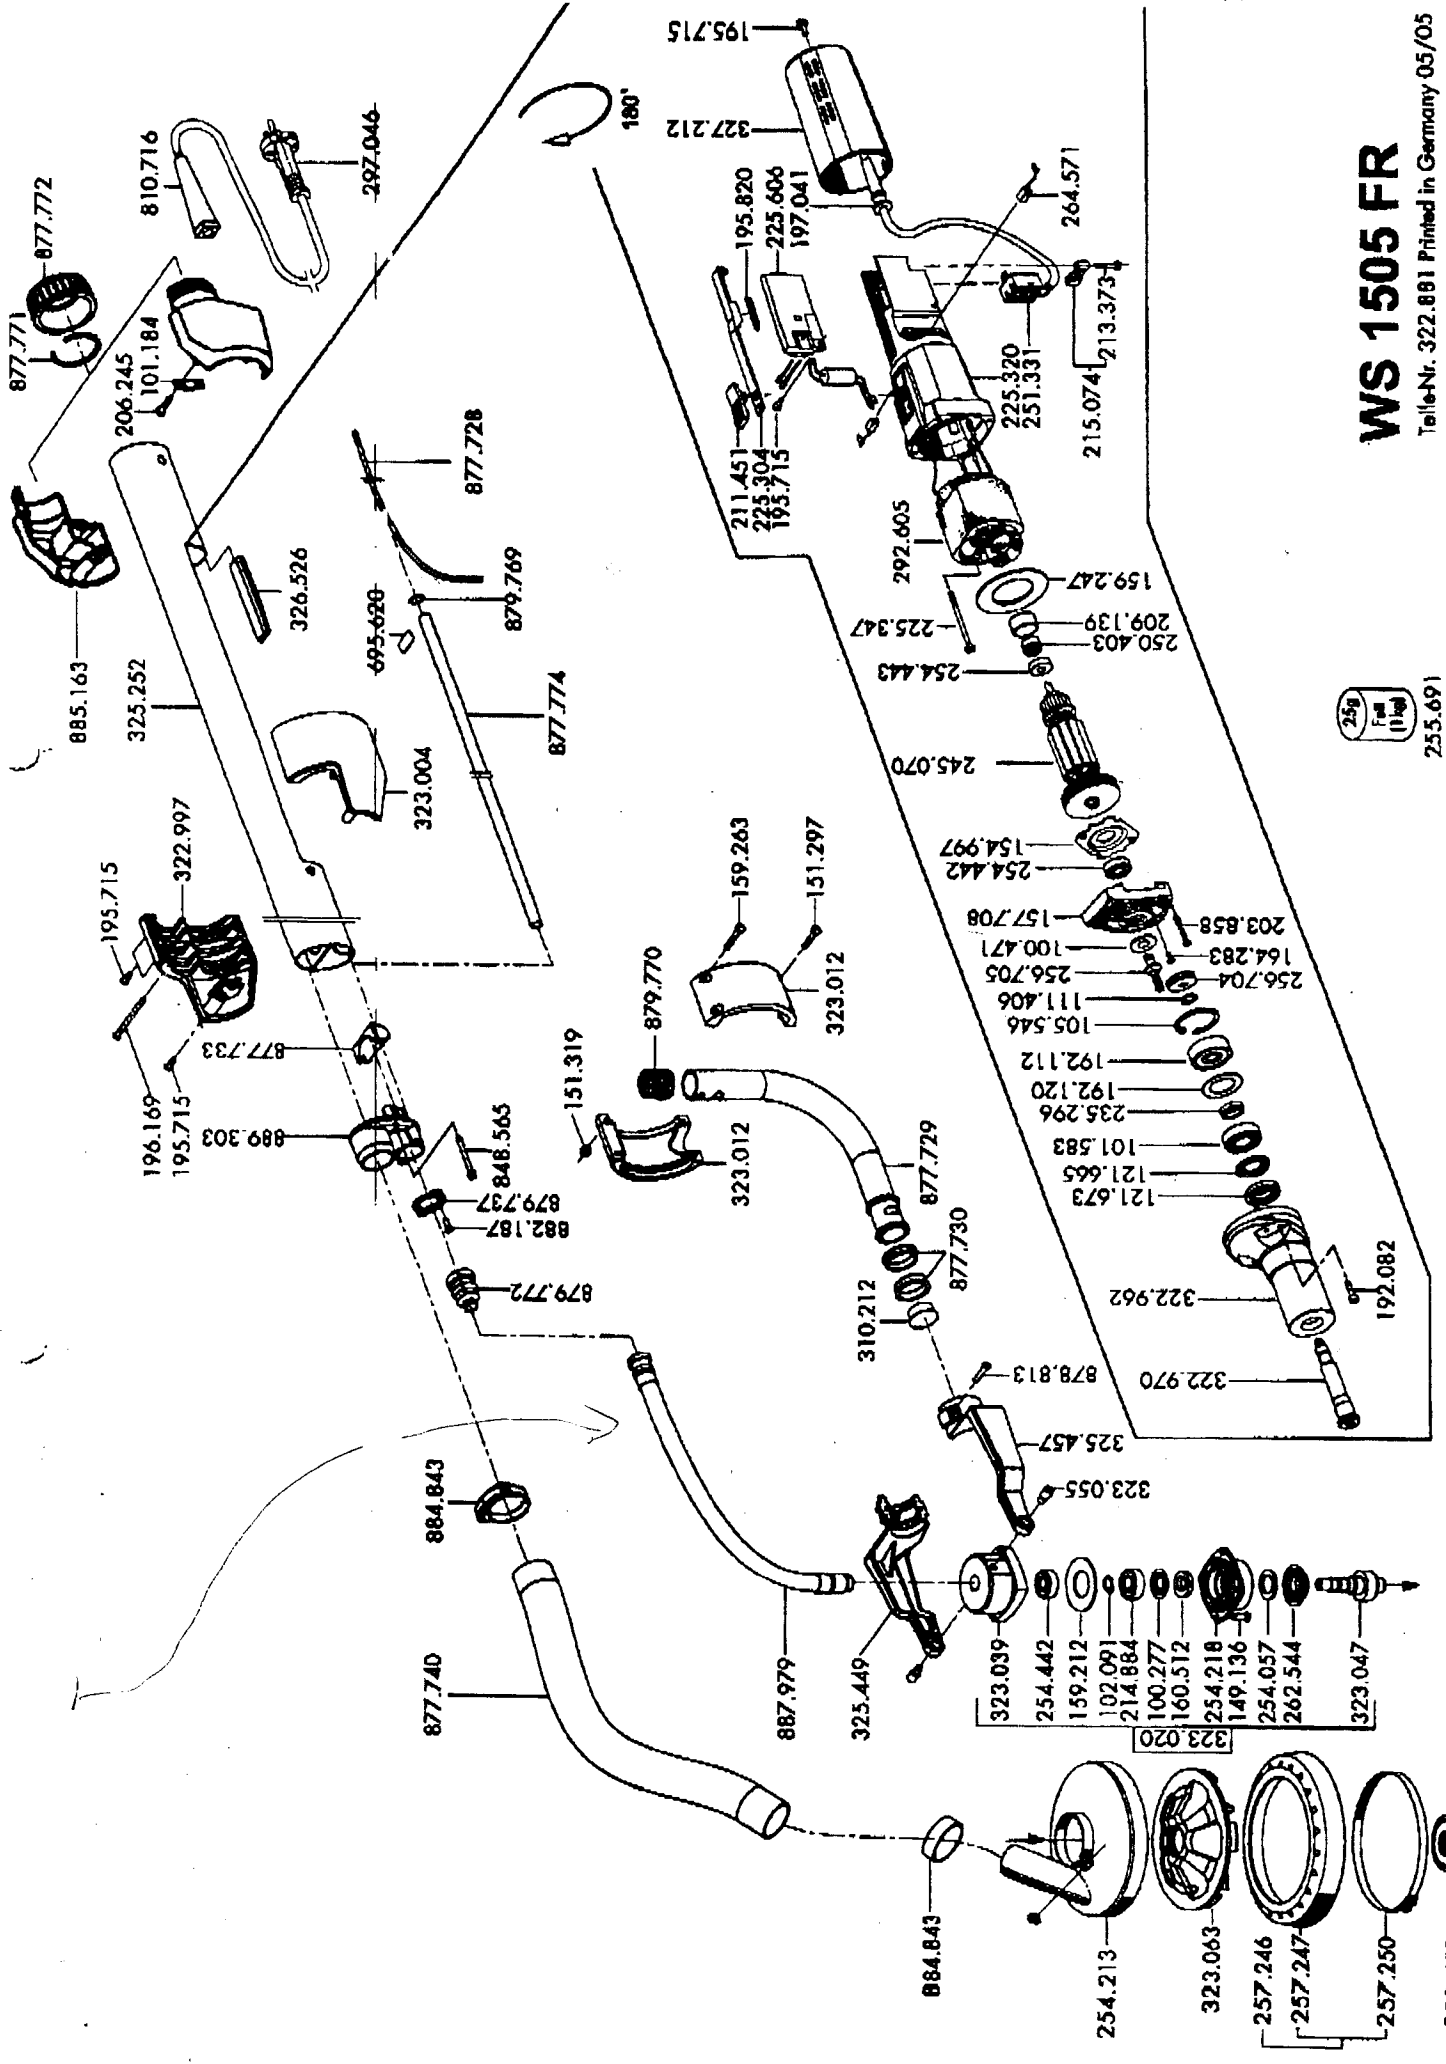

ATE-AG-Edg

WS 1505 FR

Telle-Nr. 322.881 Printed in Germany 05/05

255.691